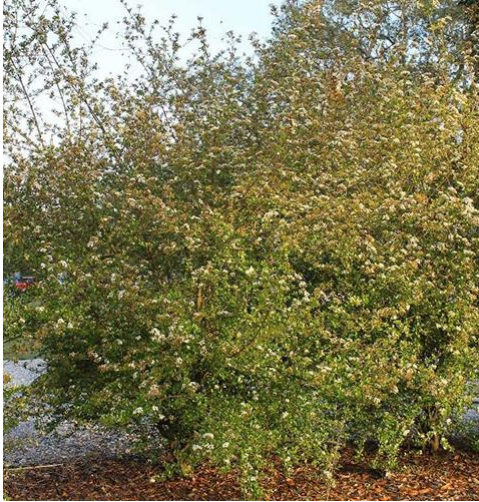

- **Sweetbay Magnolia**

- **Height:** 40 to 50 feet
- **Spread:** 15 to 25 feet

For more information, visit

<https://edis.ifas.ufl.edu/publication/ST384>

- **Elderberry**

- **Height:** 5 to 12 feet
- **Spread:** 6 to 10 feet

For more information, visit

<https://edis.ifas.ufl.edu/publication/ST578>

- **Yellow Anise**

- **Height:** 15 to 20 feet
- **Spread:** 10 to 15 feet

For more information, visit

<https://edis.ifas.ufl.edu/publication/FP278>

- **Walters Viburnum**

- **Height:** 8 to 25 feet
- **Spread:** 6 to 10 feet

For more information, visit

<https://ffl.ifas.ufl.edu/resources/ffl-minute-radio/2021-archive/july-2021/walters-viburnum/>

- **Redbud**