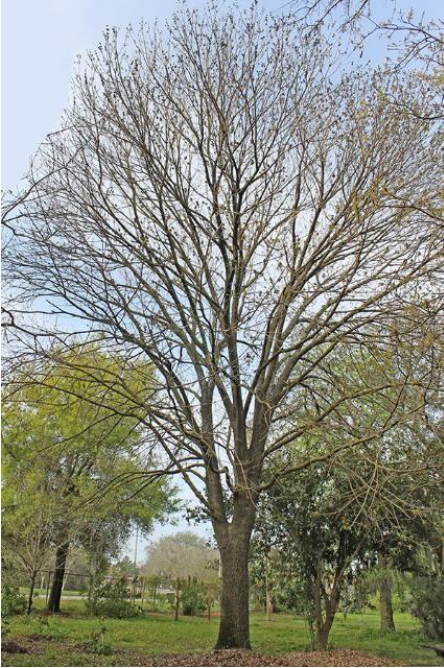

- **Green Ash**

- **Height:** 60 to 70 feet
- **Spread:** 45 to 50 feet

For more information, visit

<https://edis.ifas.ufl.edu/publication/ST266>