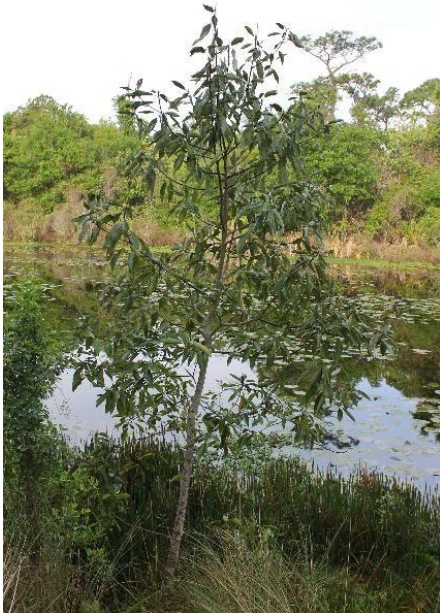

For more information, visit

<https://edis.ifas.ufl.edu/publication/FP237>

- **Red Bay**

- **Height:** 30 to 50 feet
- **Spread:** 30 to 50 feet

For more information, visit

<https://edis.ifas.ufl.edu/publication/ST436>

- **Sweetbay Magnolia**

- **Height:** 40 to 50 feet
- **Spread:** 15 to 25 feet

For more information, visit

<https://edis.ifas.ufl.edu/publication/ST384>

- **Elderberry**

- **Height:** 5 to 12 feet
- **Spread:** 6 to 10 feet

For more information, visit

<https://edis.ifas.ufl.edu/publication/ST578>

- **Yellow Anise**

- **Height:** 15 to 20 feet
- **Spread:** 10 to 15 feet

For more information, visit

<https://edis.ifas.ufl.edu/publication/FP278>

- **Walters Viburnum**

- **Height:** 8 to 25 feet
- **Spread:** 6 to 10 feet

For more information, visit

<https://ffl.ifas.ufl.edu/resources/ffl-minute-radio/2021-archive/july-2021/walters-viburnum/>

- **Redbud**