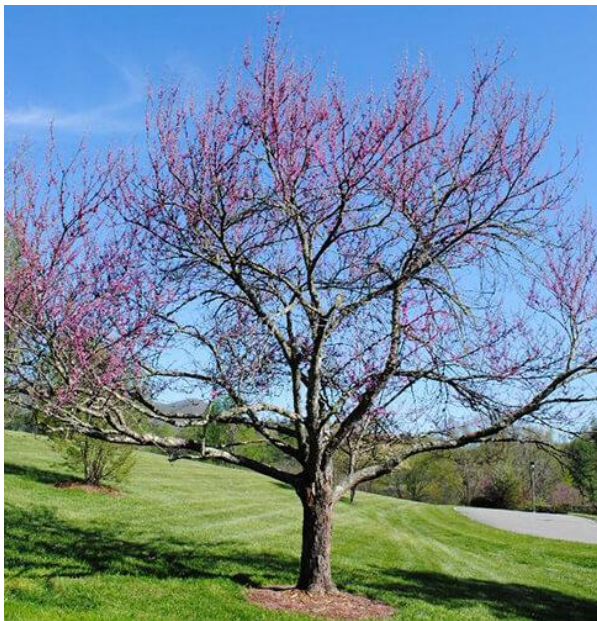

For more information, visit

<https://edis.ifas.ufl.edu/publication/ST578>

- **Yellow Anise**

- **Height:** 15 to 20 feet
- **Spread:** 10 to 15 feet

For more information, visit

<https://edis.ifas.ufl.edu/publication/FP278>

- **Walters Viburnum**

- **Height:** 8 to 25 feet
- **Spread:** 6 to 10 feet

For more information, visit

<https://ffl.ifas.ufl.edu/resources/ffl-minute-radio/2021-archive/july-2021/walters-viburnum/>

- **Redbud**

- **Height:** 20 to 30 feet
- **Spread:** 15 to 35 feet

For more information, visit

<https://ffl.ifas.ufl.edu/resources/ffl-minute-radio/2021-archive/december-2021/redbuds/>

- **Red Mulberry**

- **Height:** 30 to 70 feet
- **Spread:** 35 to 40 feet